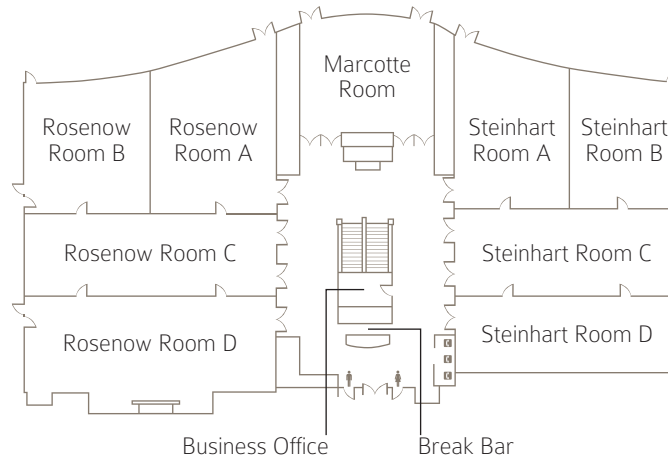

Lied Lodge Lobby Level

Lied Lodge Conference Level

at a glance

# capacities and floor plans

With more than 14,000 square feet of adjustable meeting space, you're guaranteed to find the right fit at Lied Lodge. Simply tell us what you need, and we'll handle every detail to ensure your success.