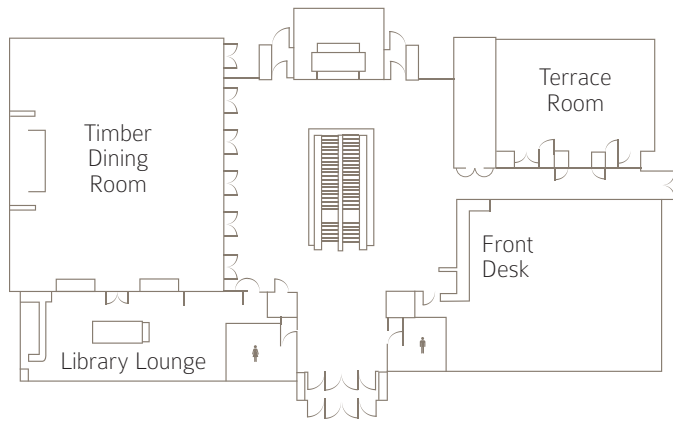

Lied Lodge Lobby Level